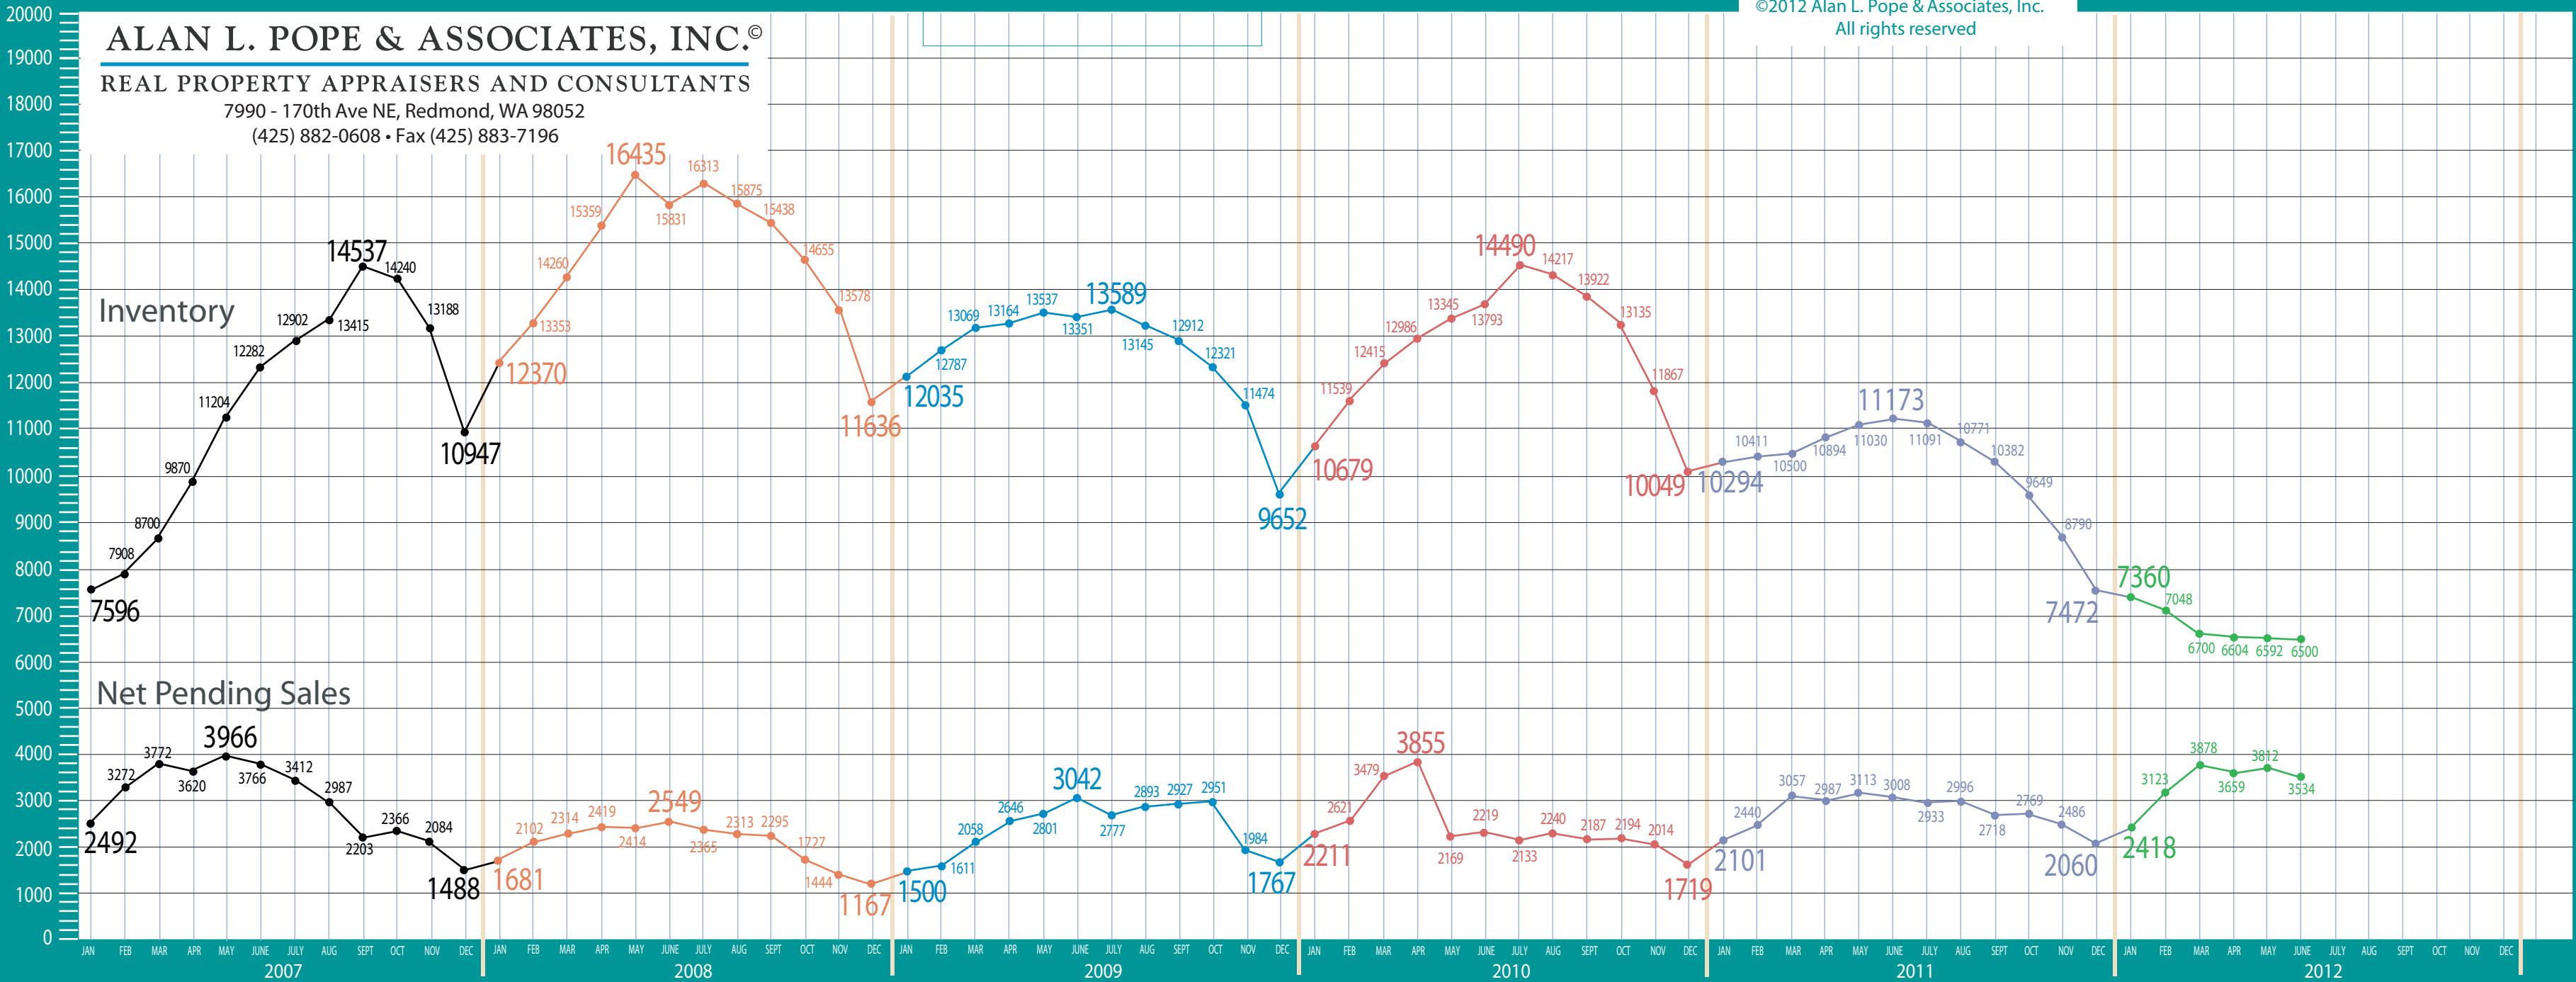

King County

Listing Residential & Condo Only

©2012 Alan L. Pope & Associates, Inc.
All rights reserved

ALAN L. POPE & ASSOCIATES, INC.®

REAL PROPERTY APPRAISERS AND CONSULTANTS

7990 - 170th Ave NE, Redmond, WA 98052
(425) 882-0608 • Fax (425) 883-7196

Inventory

Net Pending Sales